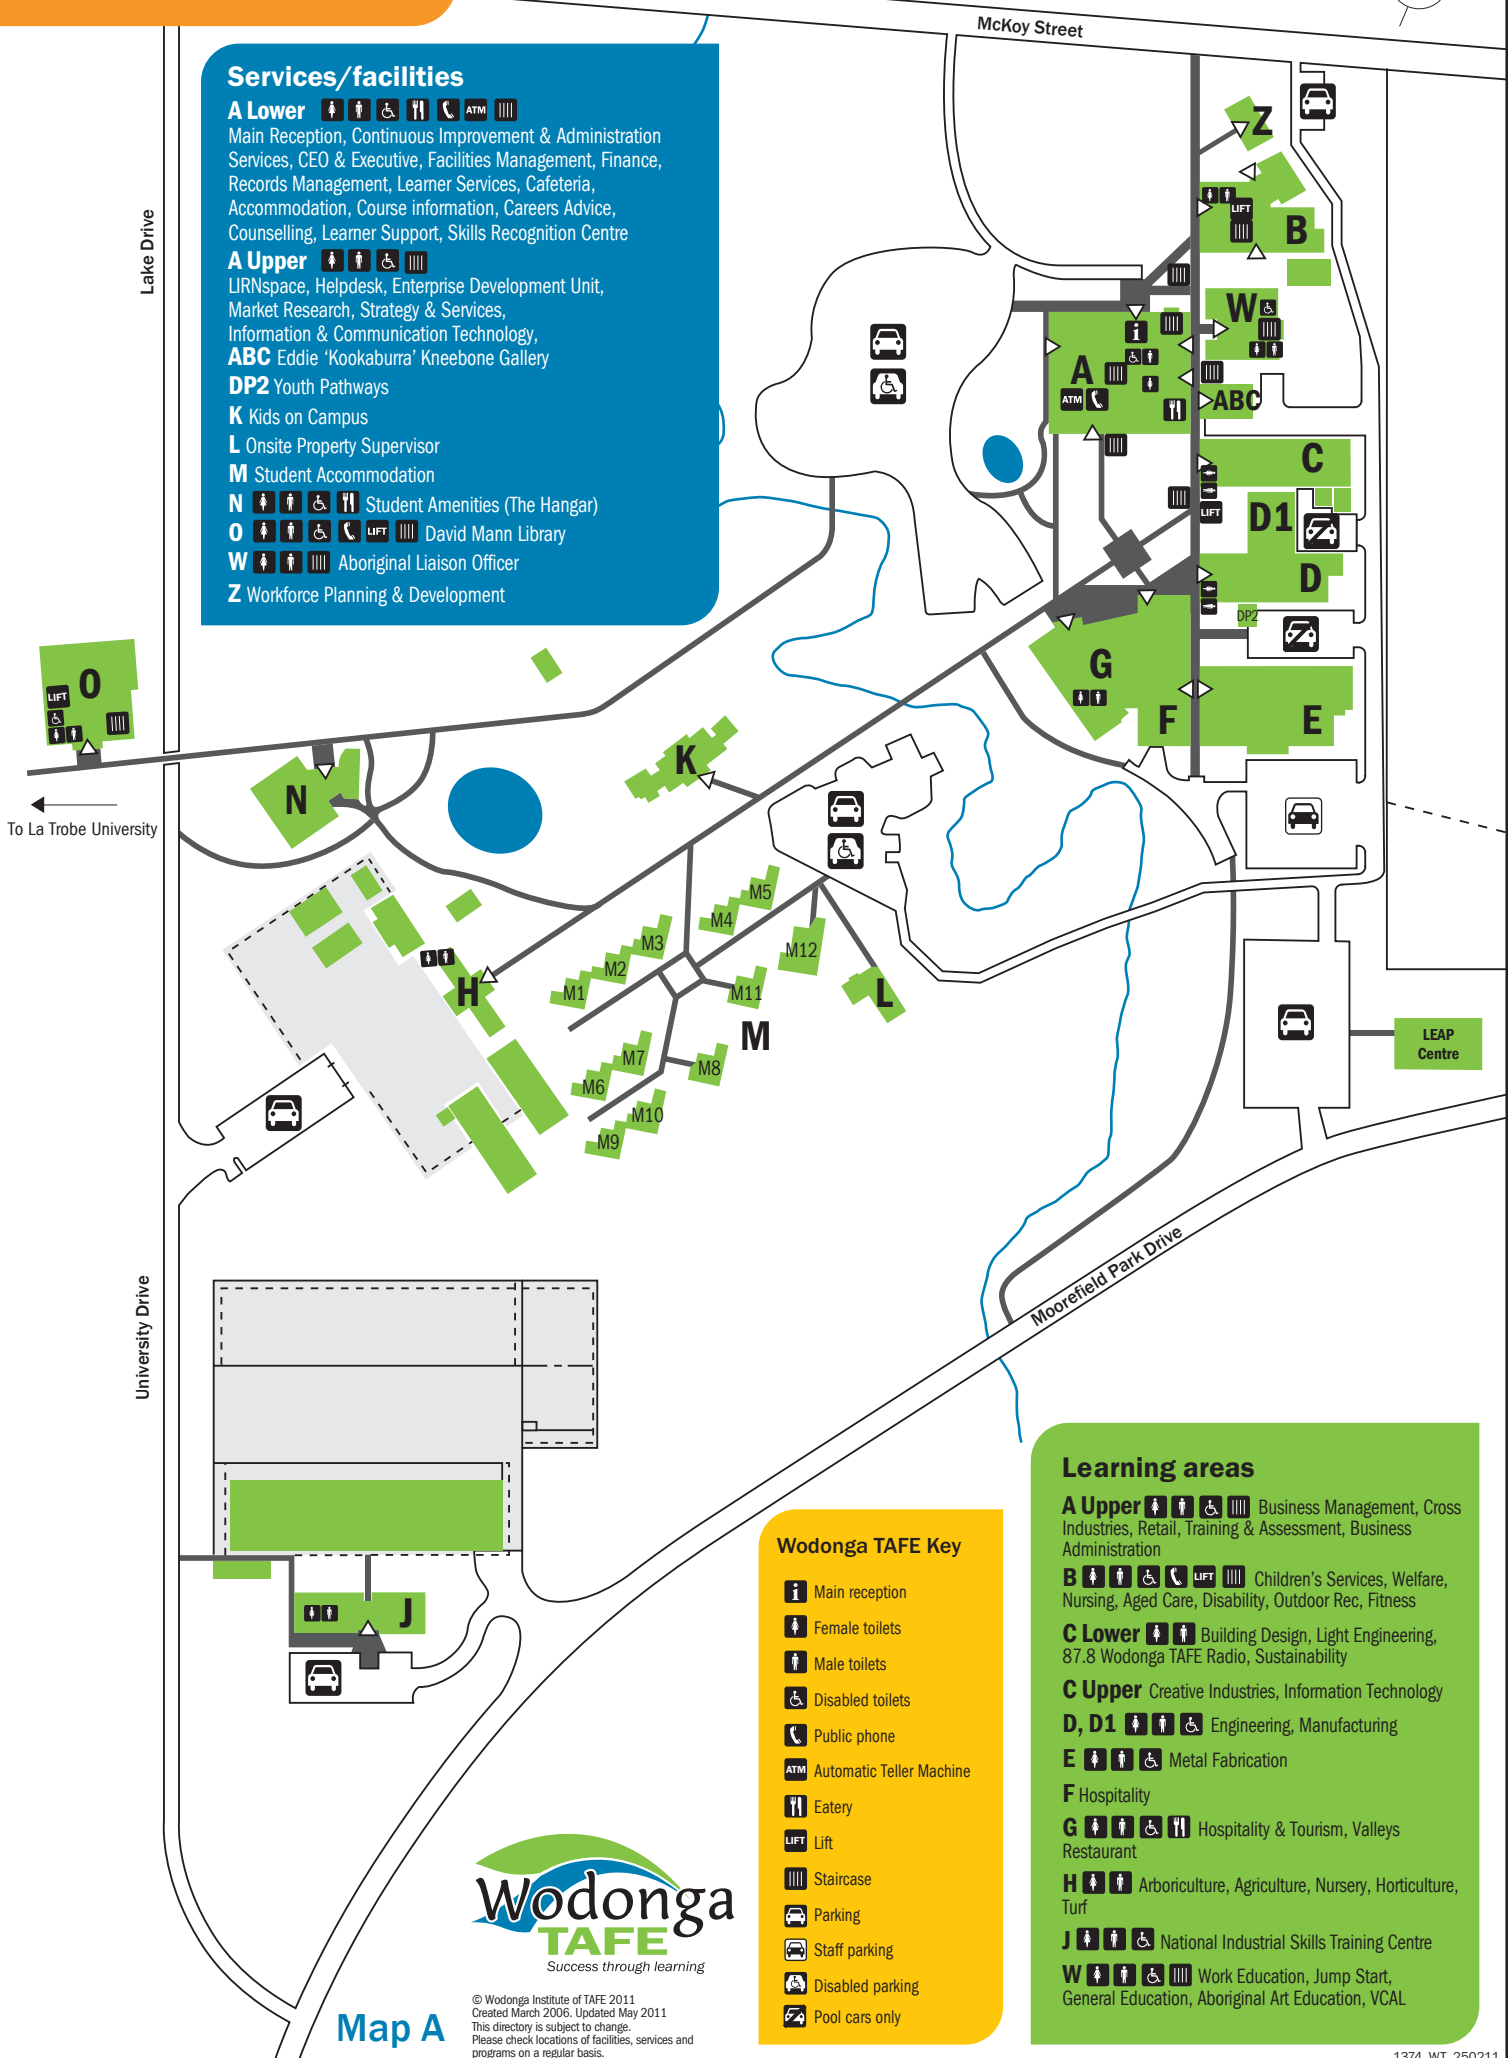

Wodonga TAFE Campus

87 McKoy Street

Services/facilities

1. **A Lower** Main Reception, Continuous Improvement & Administration Services, CEO & Executive, Facilities Management, Finance, Records Management, Learner Services, Cafeteria, Accommodation, Course information, Careers Advice, Counselling, Learner Support, Skills Recognition Centre
2. **A Upper** LIRNspace, Helpdesk, Enterprise Development Unit, Market Research, Strategy & Services, Information & Communication Technology,
3. **ABC** Eddie 'Kookaburra' Kneebone Gallery
4. **DP2** Youth Pathways
5. **K** Kids on Campus
6. **L** Onsite Property Supervisor
7. **M** Student Accommodation
8. **N** Student Amenities (The Hangar)
9. **O** David Mann Library
10. **W** Aboriginal Liaison Officer
11. **Z** Workforce Planning & Development

Learning areas

1. **A Upper** Business Management, Cross Industries, Retail, Training & Assessment, Business Administration
2. **B** Children's Services, Welfare, Nursing, Aged Care, Disability, Outdoor Rec, Fitness
3. **C Lower** Building Design, Light Engineering, 87.8 Wodonga TAFE Radio, Sustainability
4. **C Upper** Creative Industries, Information Technology
5. **D, D1** Engineering, Manufacturing
6. **E** Metal Fabrication
7. **F** Hospitality
8. **G** Hospitality & Tourism, Valleys Restaurant
9. **H** Arboriculture, Agriculture, Nursery, Horticulture, Turf
10. **J** National Industrial Skills Training Centre
11. **W** Work Education, Jump Start, General Education, Aboriginal Art Education, VCAL

Wodonga TAFE Key

- Main reception
- Female toilets
- Male toilets
- Disabled toilets
- Public phone
- Automatic Teller Machine
- Eatery
- Lift
- Staircase
- Parking
- Staff parking
- Disabled parking
- Pool cars only

Map A