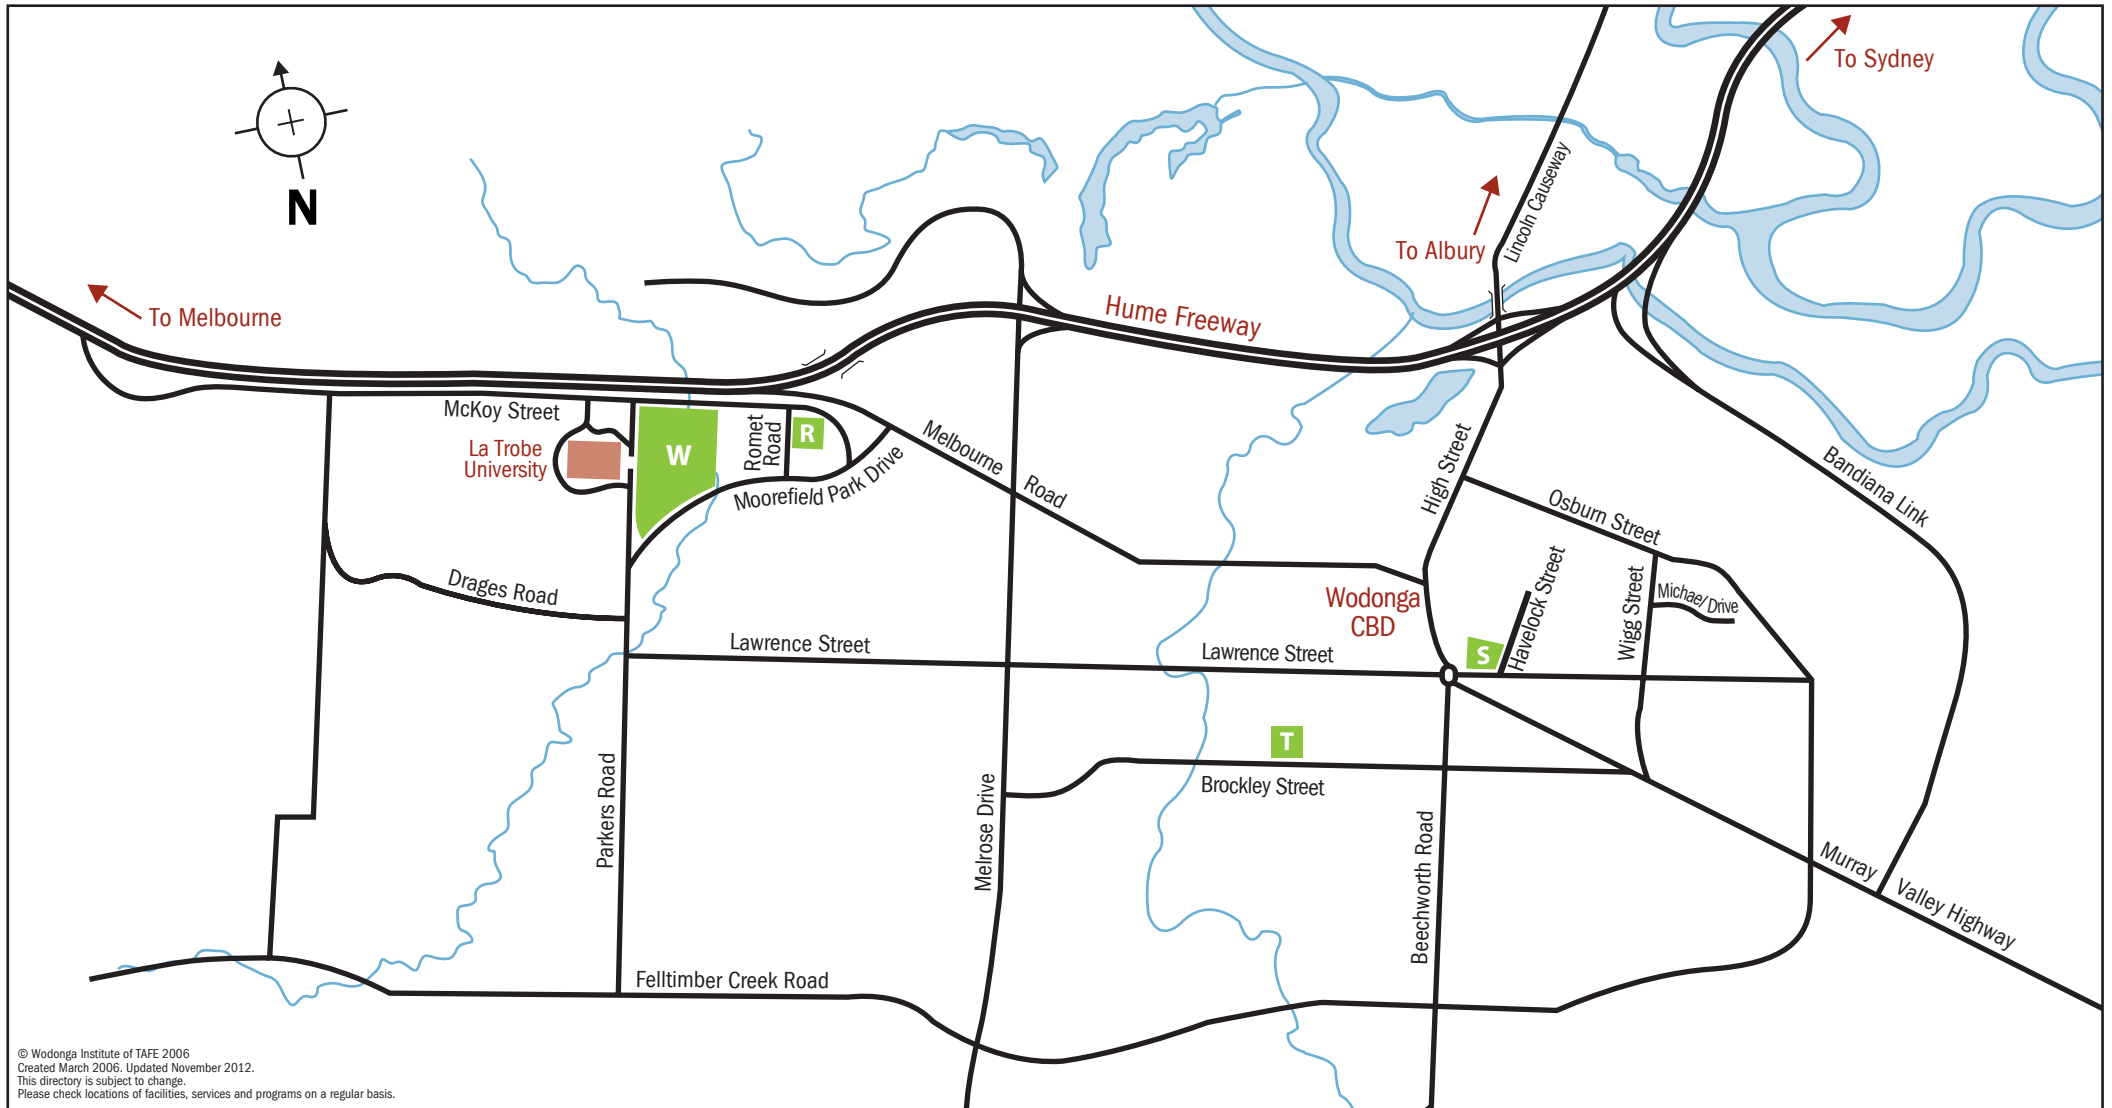

## Map B – Campus Albury Wodonga

**W** Wodonga TAFE  
 87 McKoy Street, West Wodonga VIC 3690

**R** Motorsports Training Australia  
 2 Romet Road, West Wodonga VIC 3690

**T** Timber Studies  
 78-80 Brockley Street, Wodonga VIC 3690