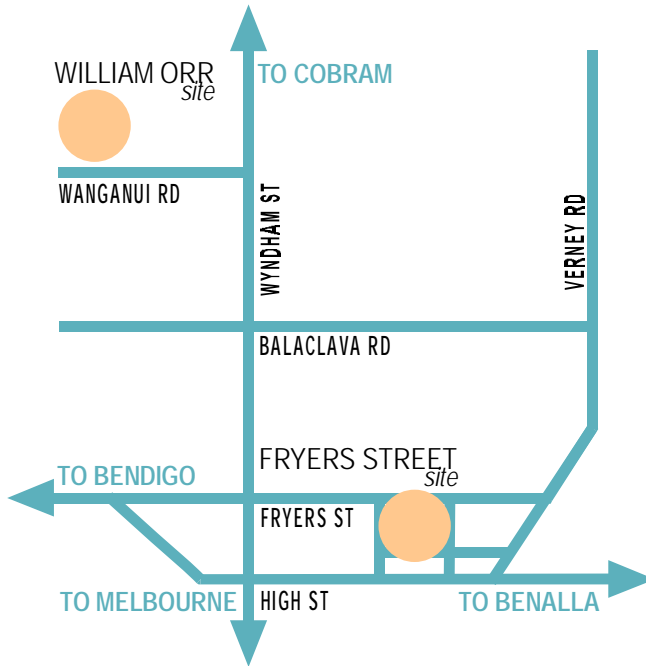

**Goulburn Ovens**  
Institute of TAFE

**Fryers Street Campus**  
Fryers Street,  
Shepparton 3630  
Phone (03) 5833 2555  
Fax (03) 5833 2551

# Shepparton Campus Fryers Street

## location map

## site map